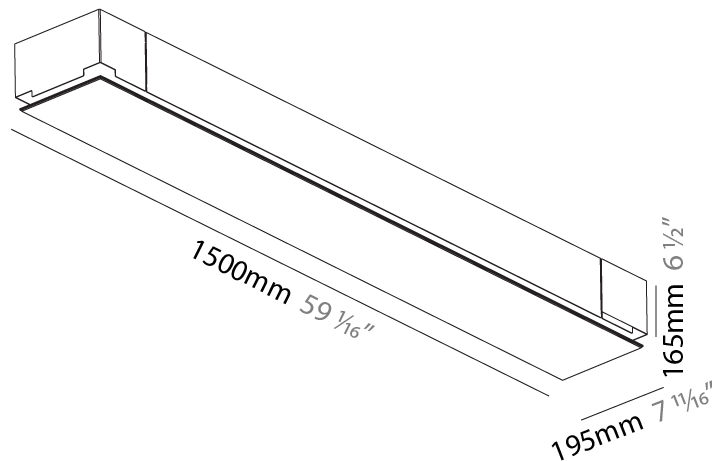

Series: Pi2
Subseries: Pi2 Whiteline
Brand: Prolight
Division: Architectural
Mounting Type: Trimless
Mounting Location: Ceiling
Subcategory: Ambient

PHYSICAL

Shape: Rectangle
Length (mm): 1500
Length (in): 59 1/16
Width (mm): 195
Width (in): 7 11/16
Depth (mm): 165
Depth (in): 6 1/2
Ceiling Thickness (mm): 10 / 12.5 / 15 / 25 / 30
Ceiling Thickness (in): 3/8 or 1/2 or 9/16 or 1 or 1 3/16
Min. Recessing Depth (mm): 180
Min. Recessing Depth (in): 7 1/16
Light Distribution: Direct
Weight (kg): 9.7
Weight (lbs): 21.34
Diffuser: PMMA - Opal
Fixture Material: Extruded Aluminum / Steel
Cut-out Measurements: 1535mm / 60 7/16" x 230mm / 9 1/16"
Upon Request: Unique Sizes Unique Ceiling Thickness Unique Mounting Depth Spot Inserts

ELECTRICAL

Lamp Type: LED (Zhaga Standard)
Total Output Wattage (W): 47.8
Dimming: [Tri-Mode (Non-Dimming and Phase Dimming (120Vac only) and 0-10V Dimming)](#)
Driver Included: Yes
Driver Location: Integrated
Driver Type: Constant Current - Universal
Driver Class: Class 2
Input Voltage (V): 120 - 277
Constant Current (MA): 500

LED

Color Temperature (°K): [3000 / 3500 / 4000](#)
Max. Delivered Lumen (lm): 3890 / 4194 / 4280
CRI: >80 CRI
Efficiency (%): 0.611
Lamp Life (hrs): 50000
Upon Request: RGB-W Tunable White Special Color Temperature CRI90

OPTICAL

RATINGS AND CERTIFICATIONS

Certified By: Certified for North American Standards
IP rating: IP20

PROJECT
TYPE
SPECIFIER
QUANTITY
DATE